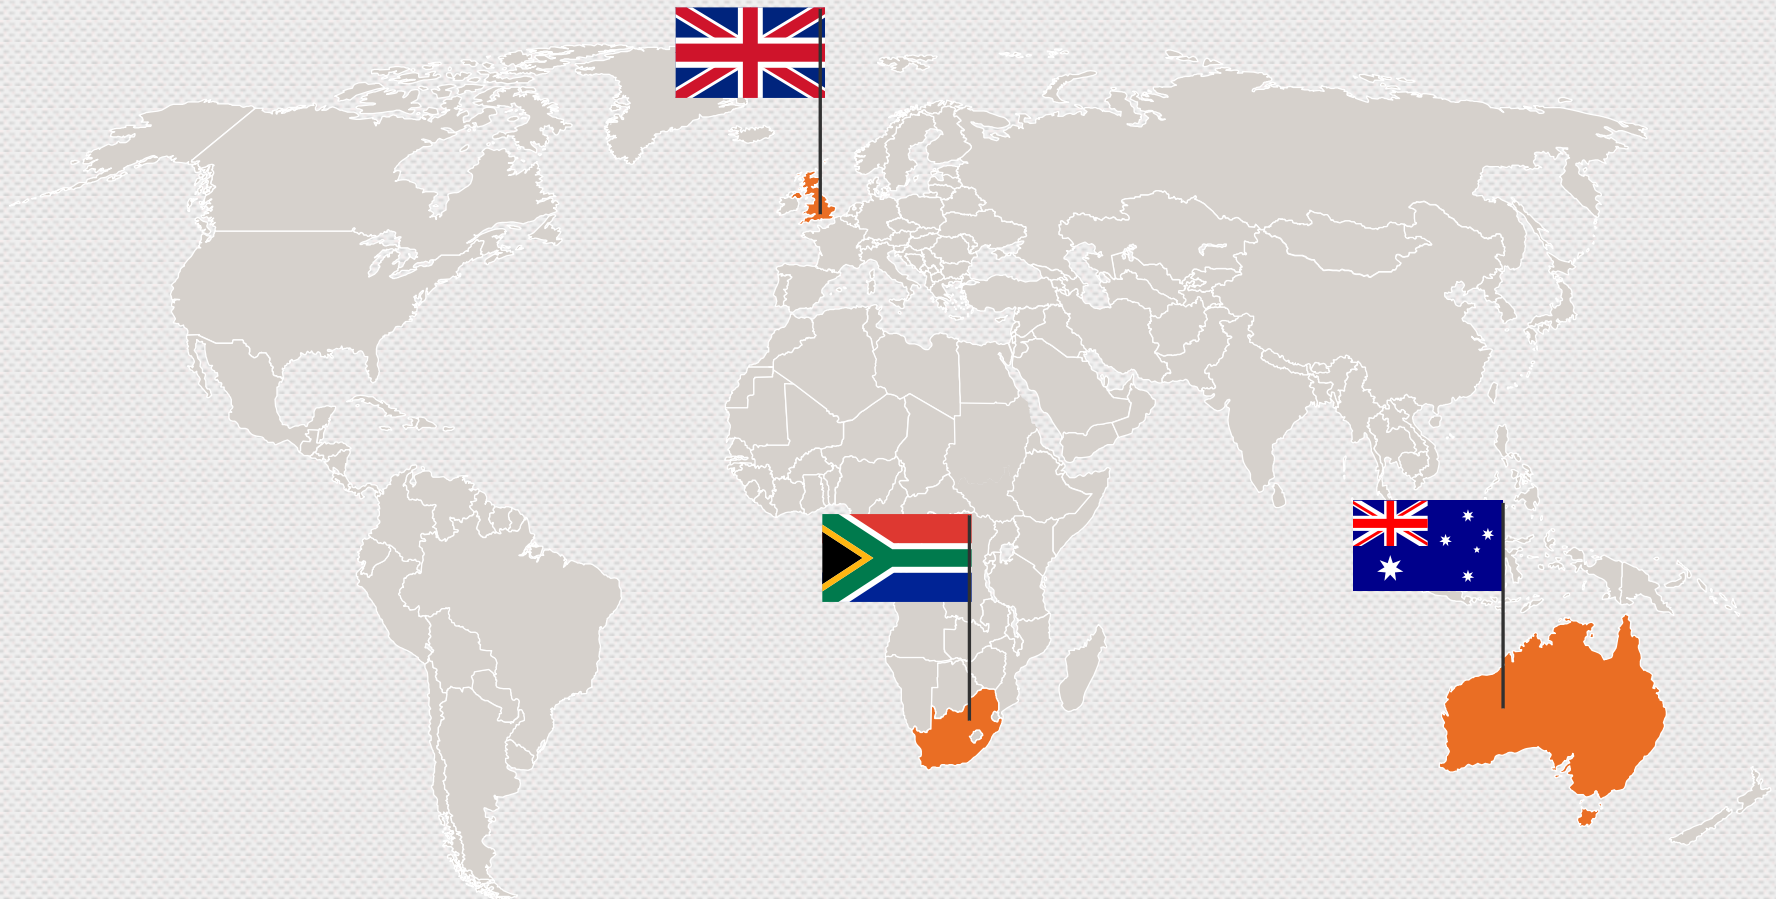

Opportunity

- Global investment markets opportunity